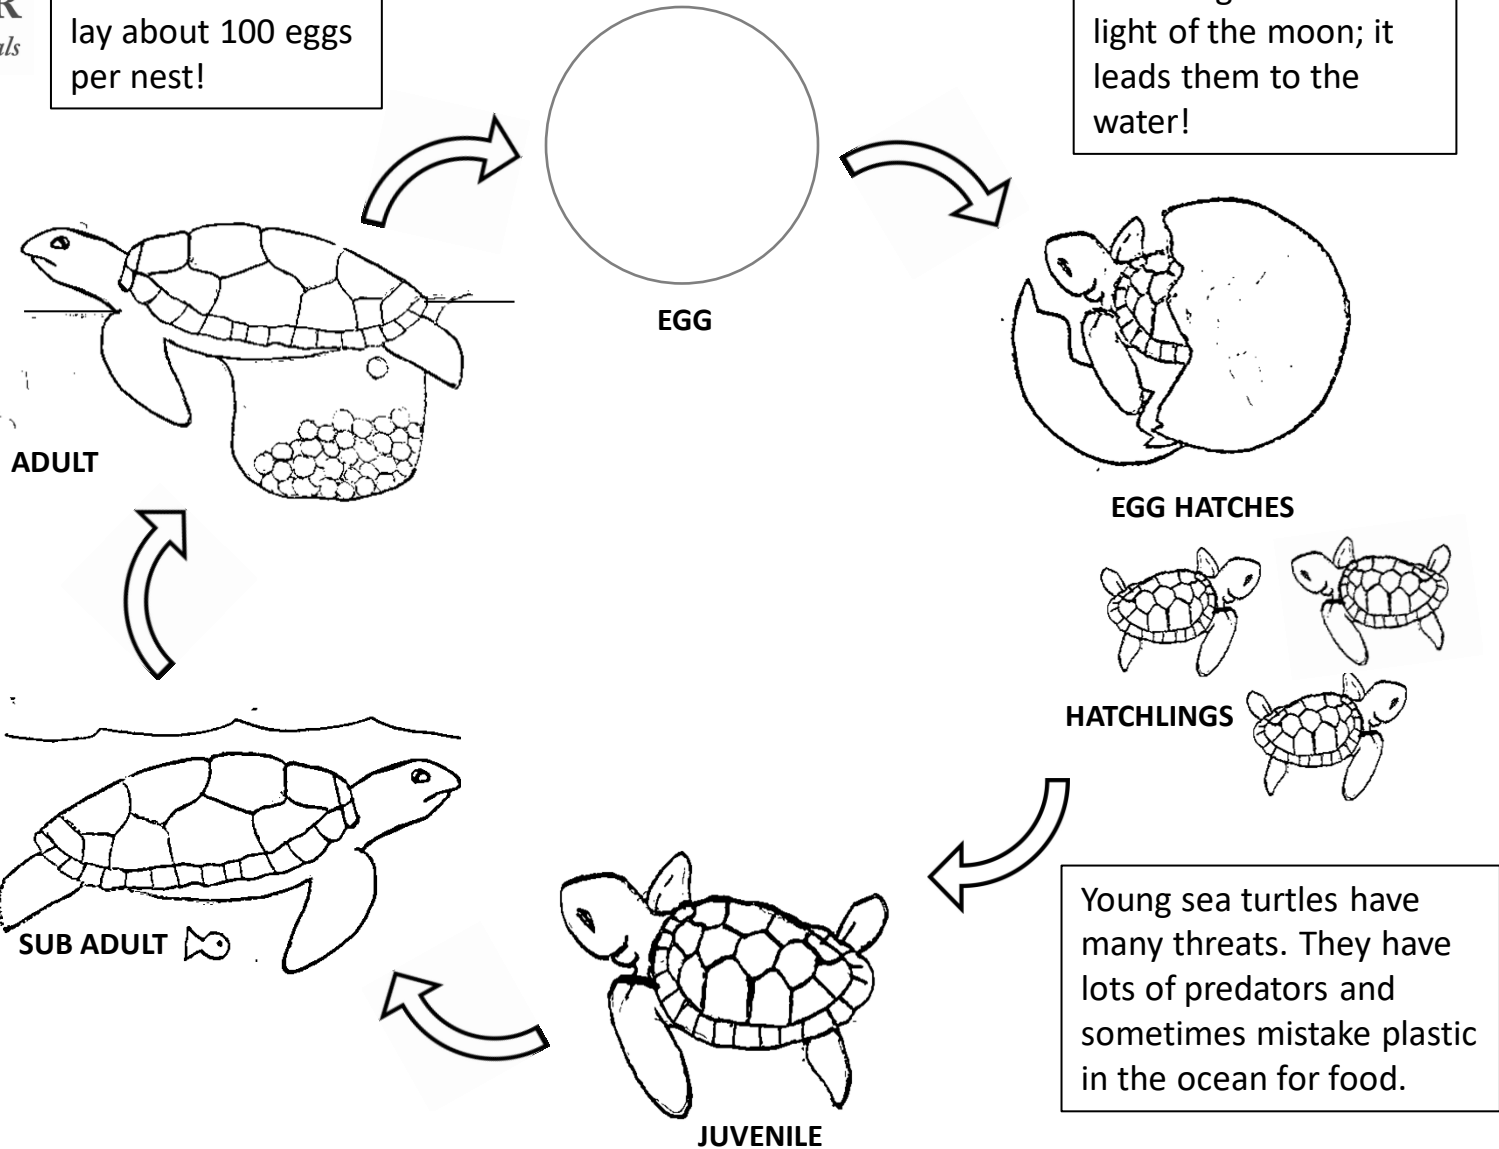

Open 10 am – 5 pm

Memorial Day – Labor Day

Weekends & select days
during the year

Sea turtles can live
to be over 100
years old!

Sea turtles don't
start
reproducing
until they are
about 25 years
old, then they
are adults.

Sea Turtle Life Cycle

Female sea turtles
lay about 100 eggs
per nest!

Hatchlings follow the
light of the moon; it
leads them to the
water!

Young sea turtles have
many threats. They have
lots of predators and
sometimes mistake plastic
in the ocean for food.